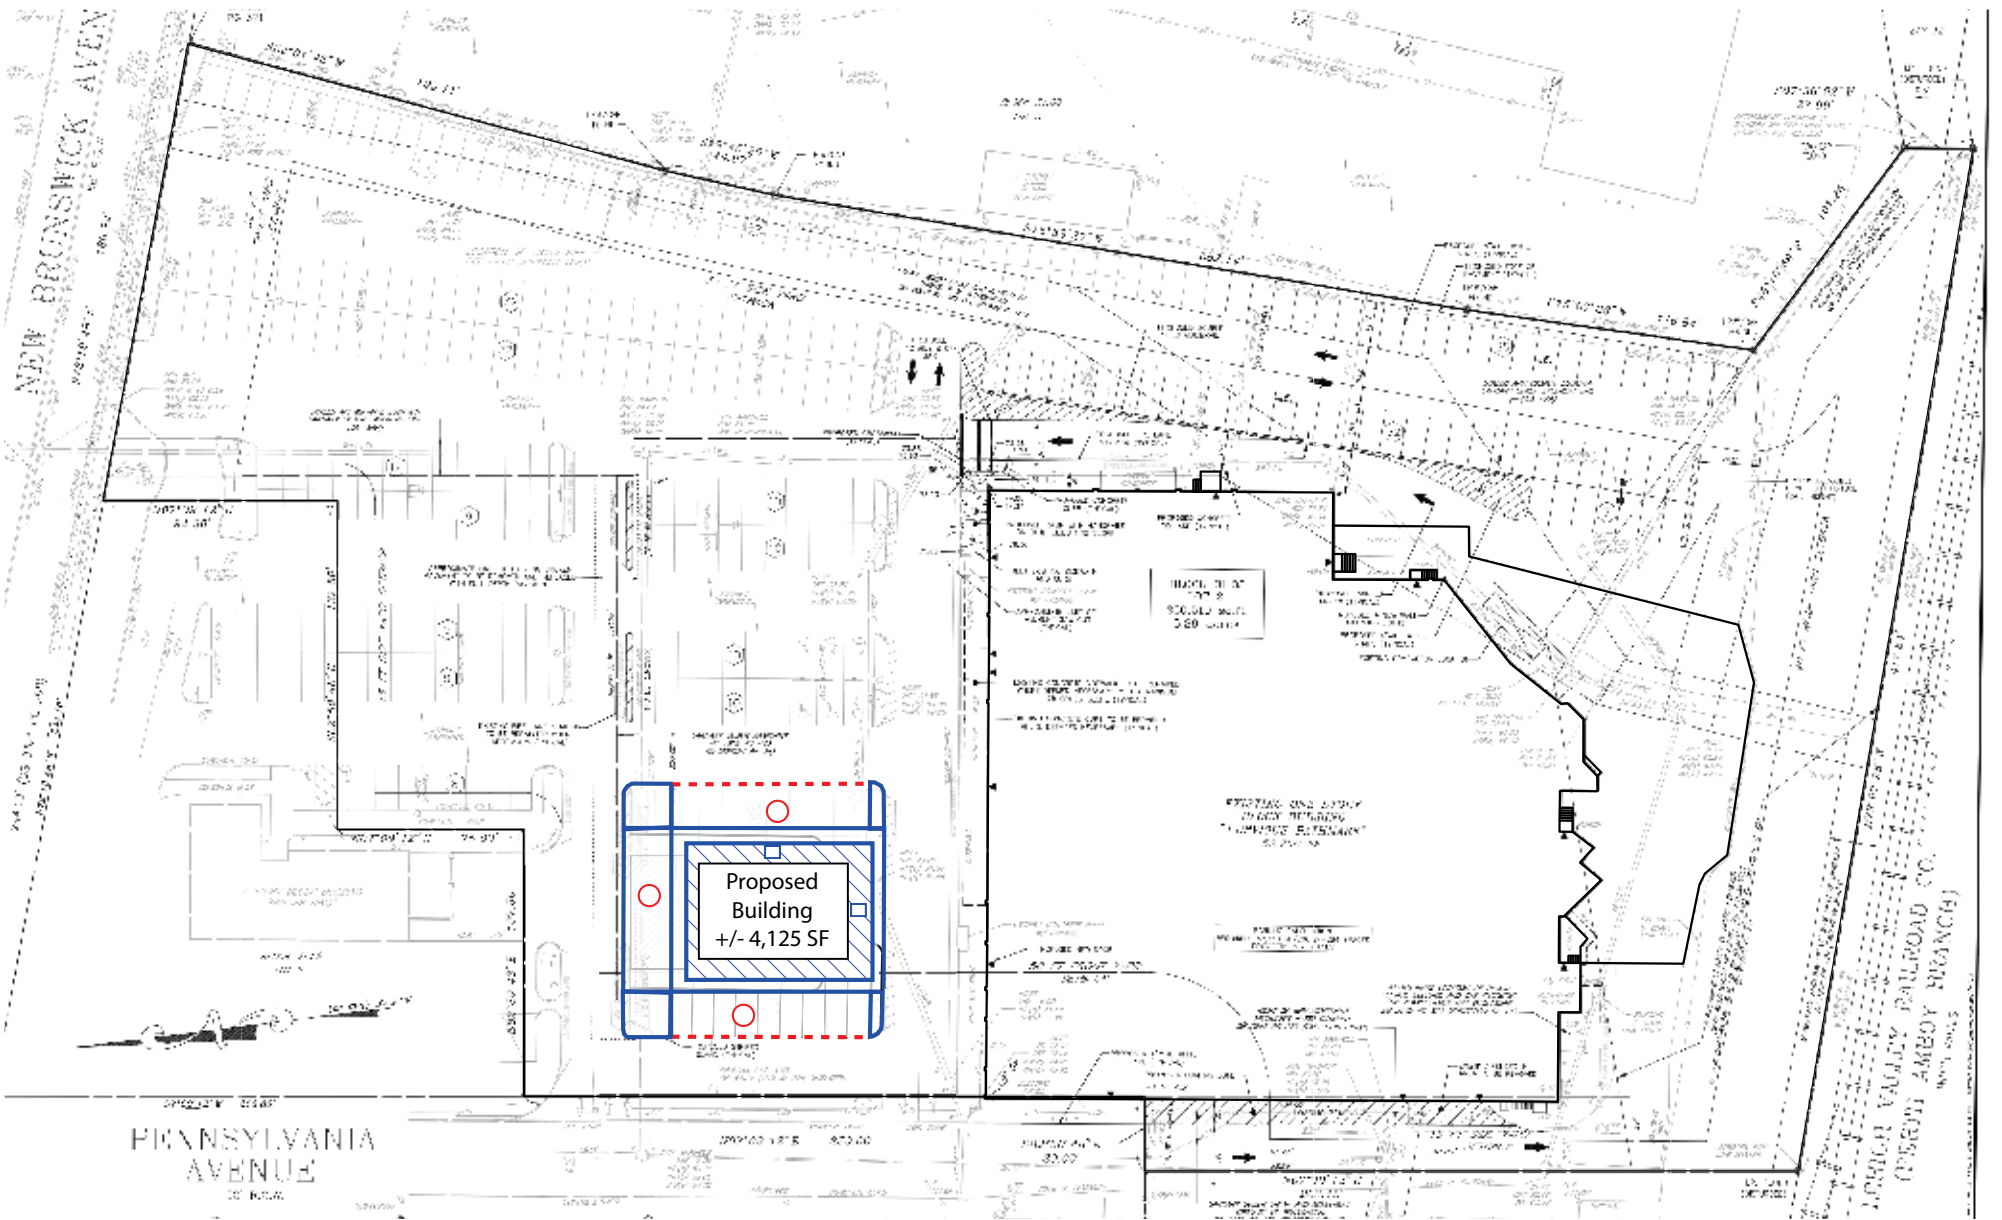

SITE PLAN

(WOODBRIE) HOPELAWN, NJ

For more information, please contact:

Joel Dicker
908.610.8488 • joel@bennettrealtyllc.com

BENNETT REALTY & DEVELOPMENT LLC • LICENSED REAL ESTATE BROKERS NJ, NY, CT, PA • 24 S HOLMDEL ROAD, HOLMDEL, NJ 07733 • 732.837.4060 • WWW.BENNETTREALTYLLC.COM
ALTHOUGH ALL INFORMATION REGARDING PROPERTY FOR SALE, RENTAL OR FINANCING IS FROM SOURCES DEEMED RELIABLE SUCH INFORMATION HAS NOT BEEN VERIFIED, AND NO EXPRESS REPRESENTATION IS MADE NOR IS ANY TO BE IMPLIED AS TO THE ACCURACY THEREOF, AND IT IS SUBMITTED SUBJECT TO ERRORS, OMISSIONS, CHANGE OF PRICE, RENTAL OR OTHER CONDITIONS, PRIOR SALE, LEASE OR FINANCING, OR WITHDRAWAL WITHOUT NOTICE.

bennett
REALTY & DEVELOPMENT